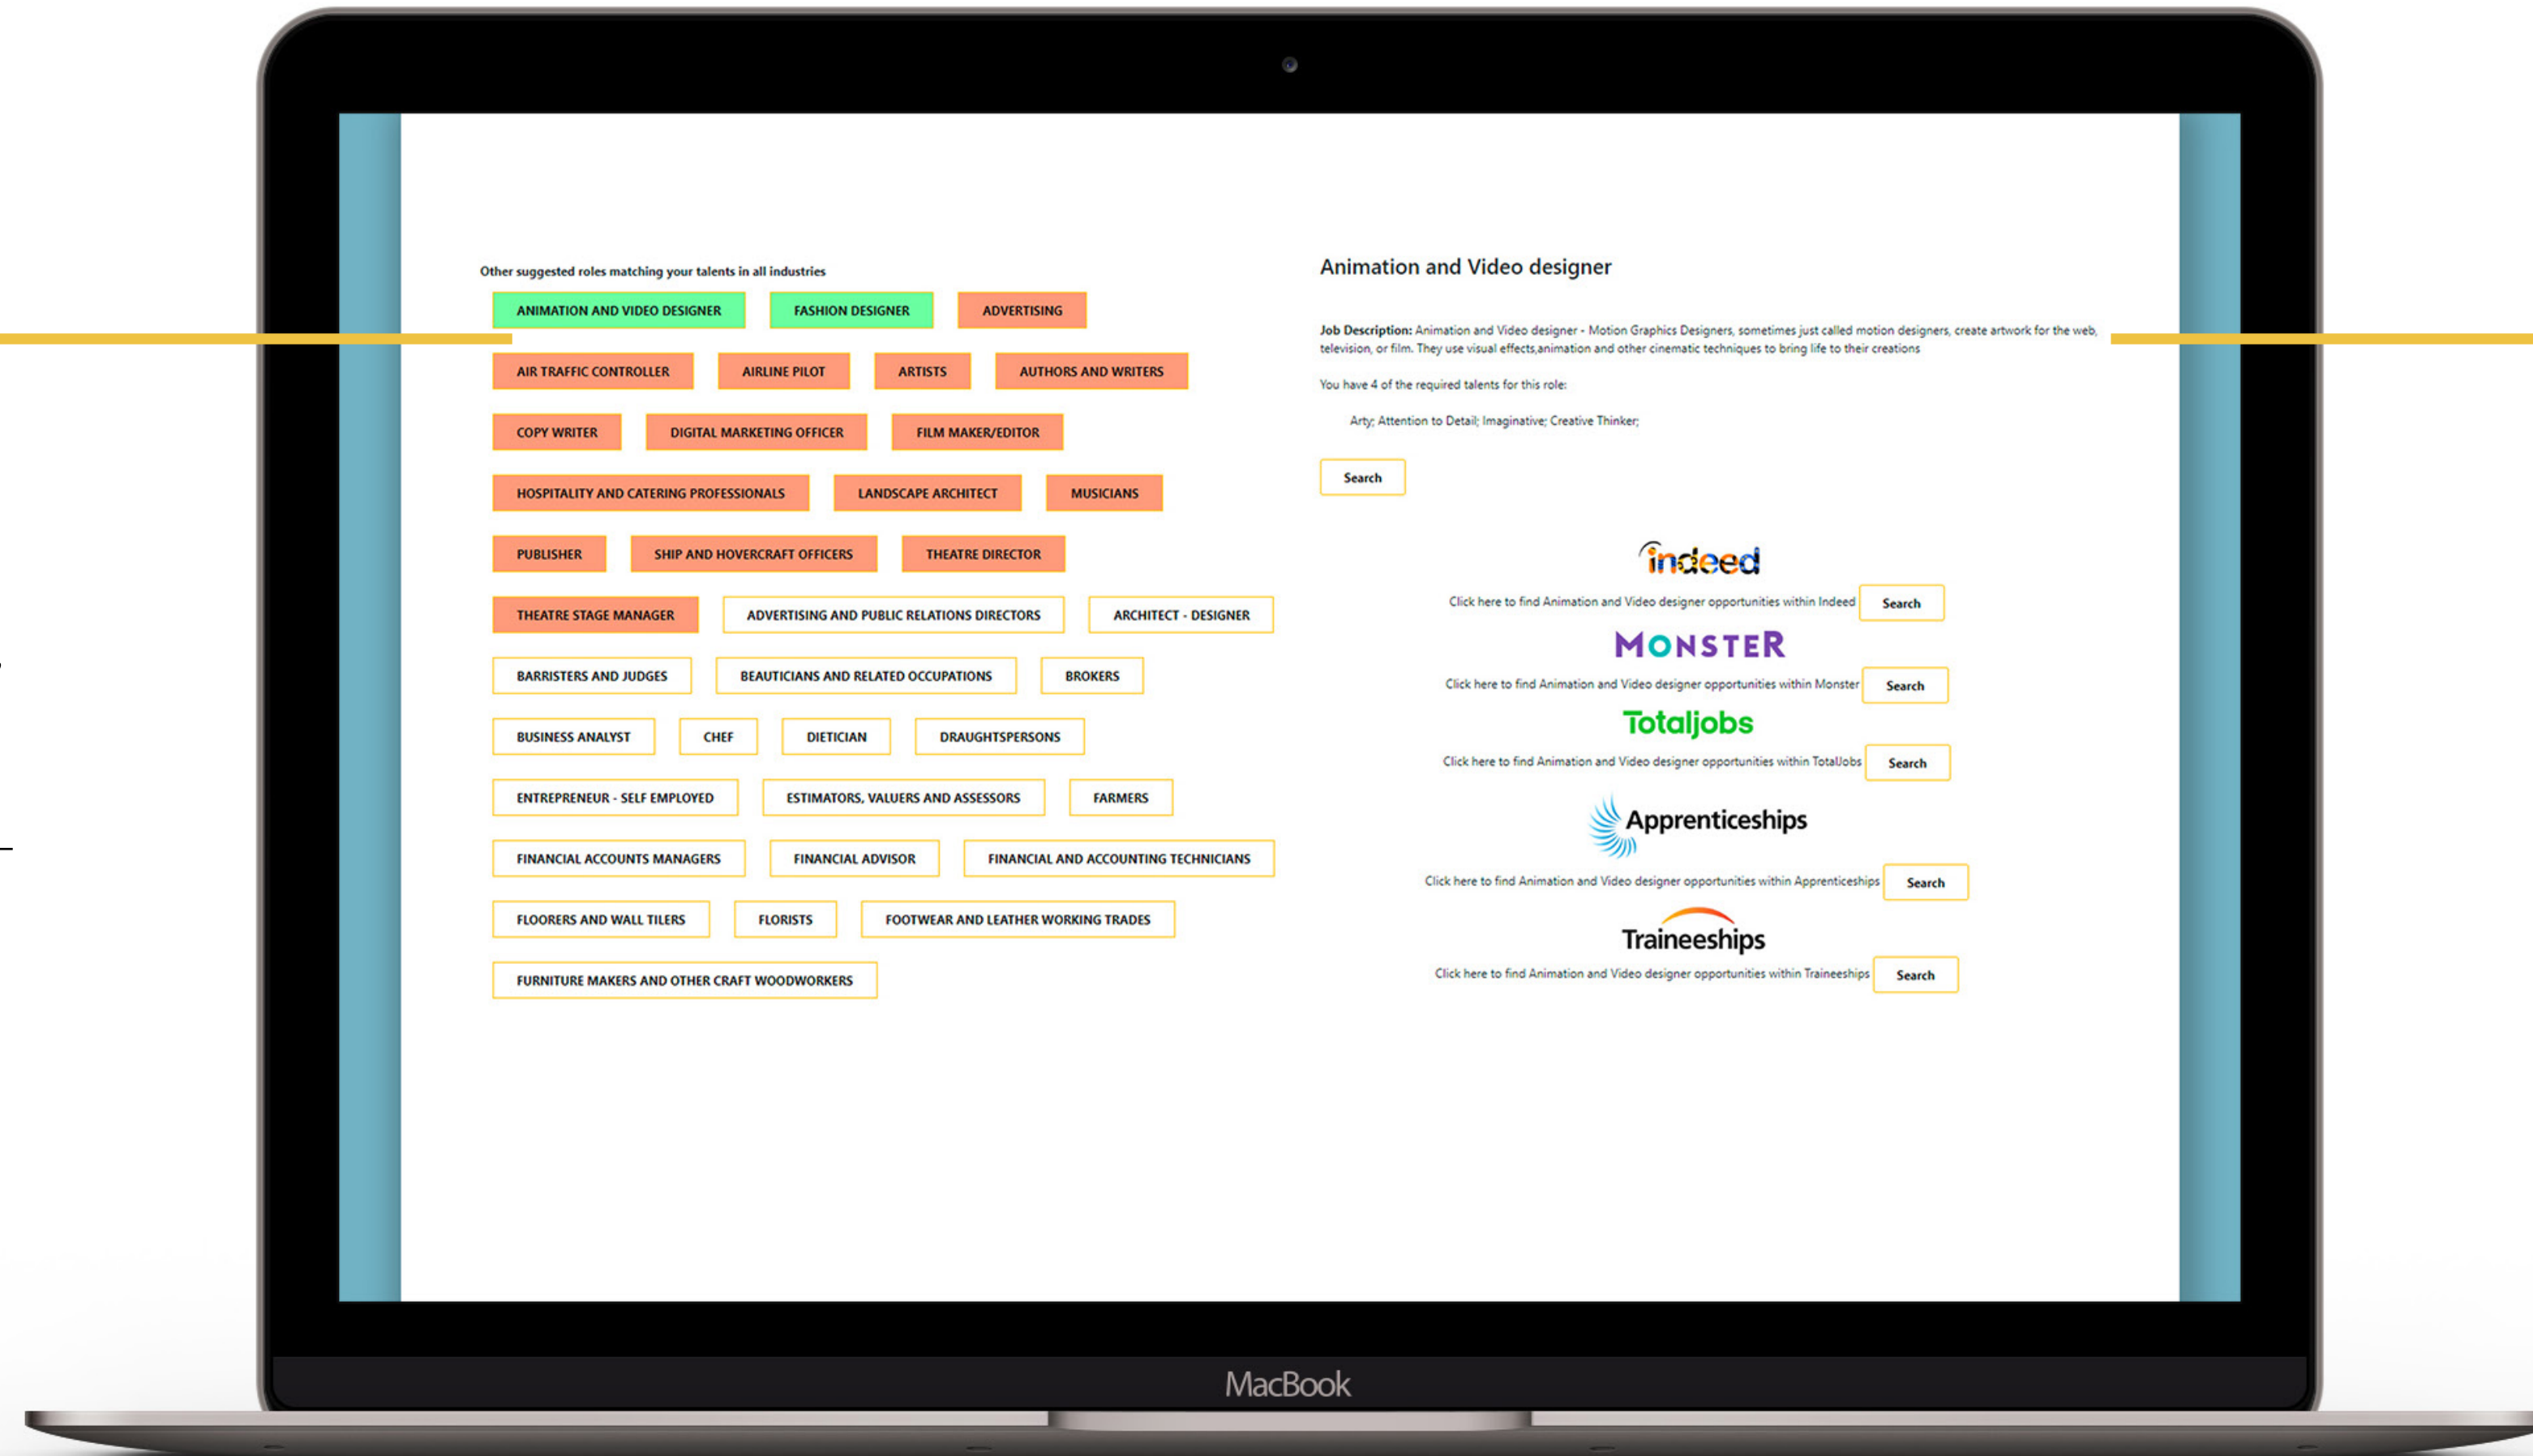

Removing labels to truly showcase potential no matter age, background or situation

We have removed Sam's full identity for this demonstration. NTM provide the facility to switch off personal data.

Talent such as Sam, find the current recruitment process difficult to engage with. Using NTM provides Sam with a SeeMe portfolio which showcases his abilities and potential, removing the current barriers in being seen and found, giving him a place to shine.

Removing labels to truly showcase potential no matter age, background or situation

Using visual imagery, video and visible evidence of ability, talent and potential provides an employer with real insight into the individual, removing the barriers of current recruitment processes which focus on word matching, experience and qualifications.

Removing labels to truly showcase potential no matter age, background or situation

Career matches

An example of how NTM matches to a range of careers that align to the talents identified for Sam. A great example of how he matches to a range of sectors, many of which he may not have considered or been considered for before.