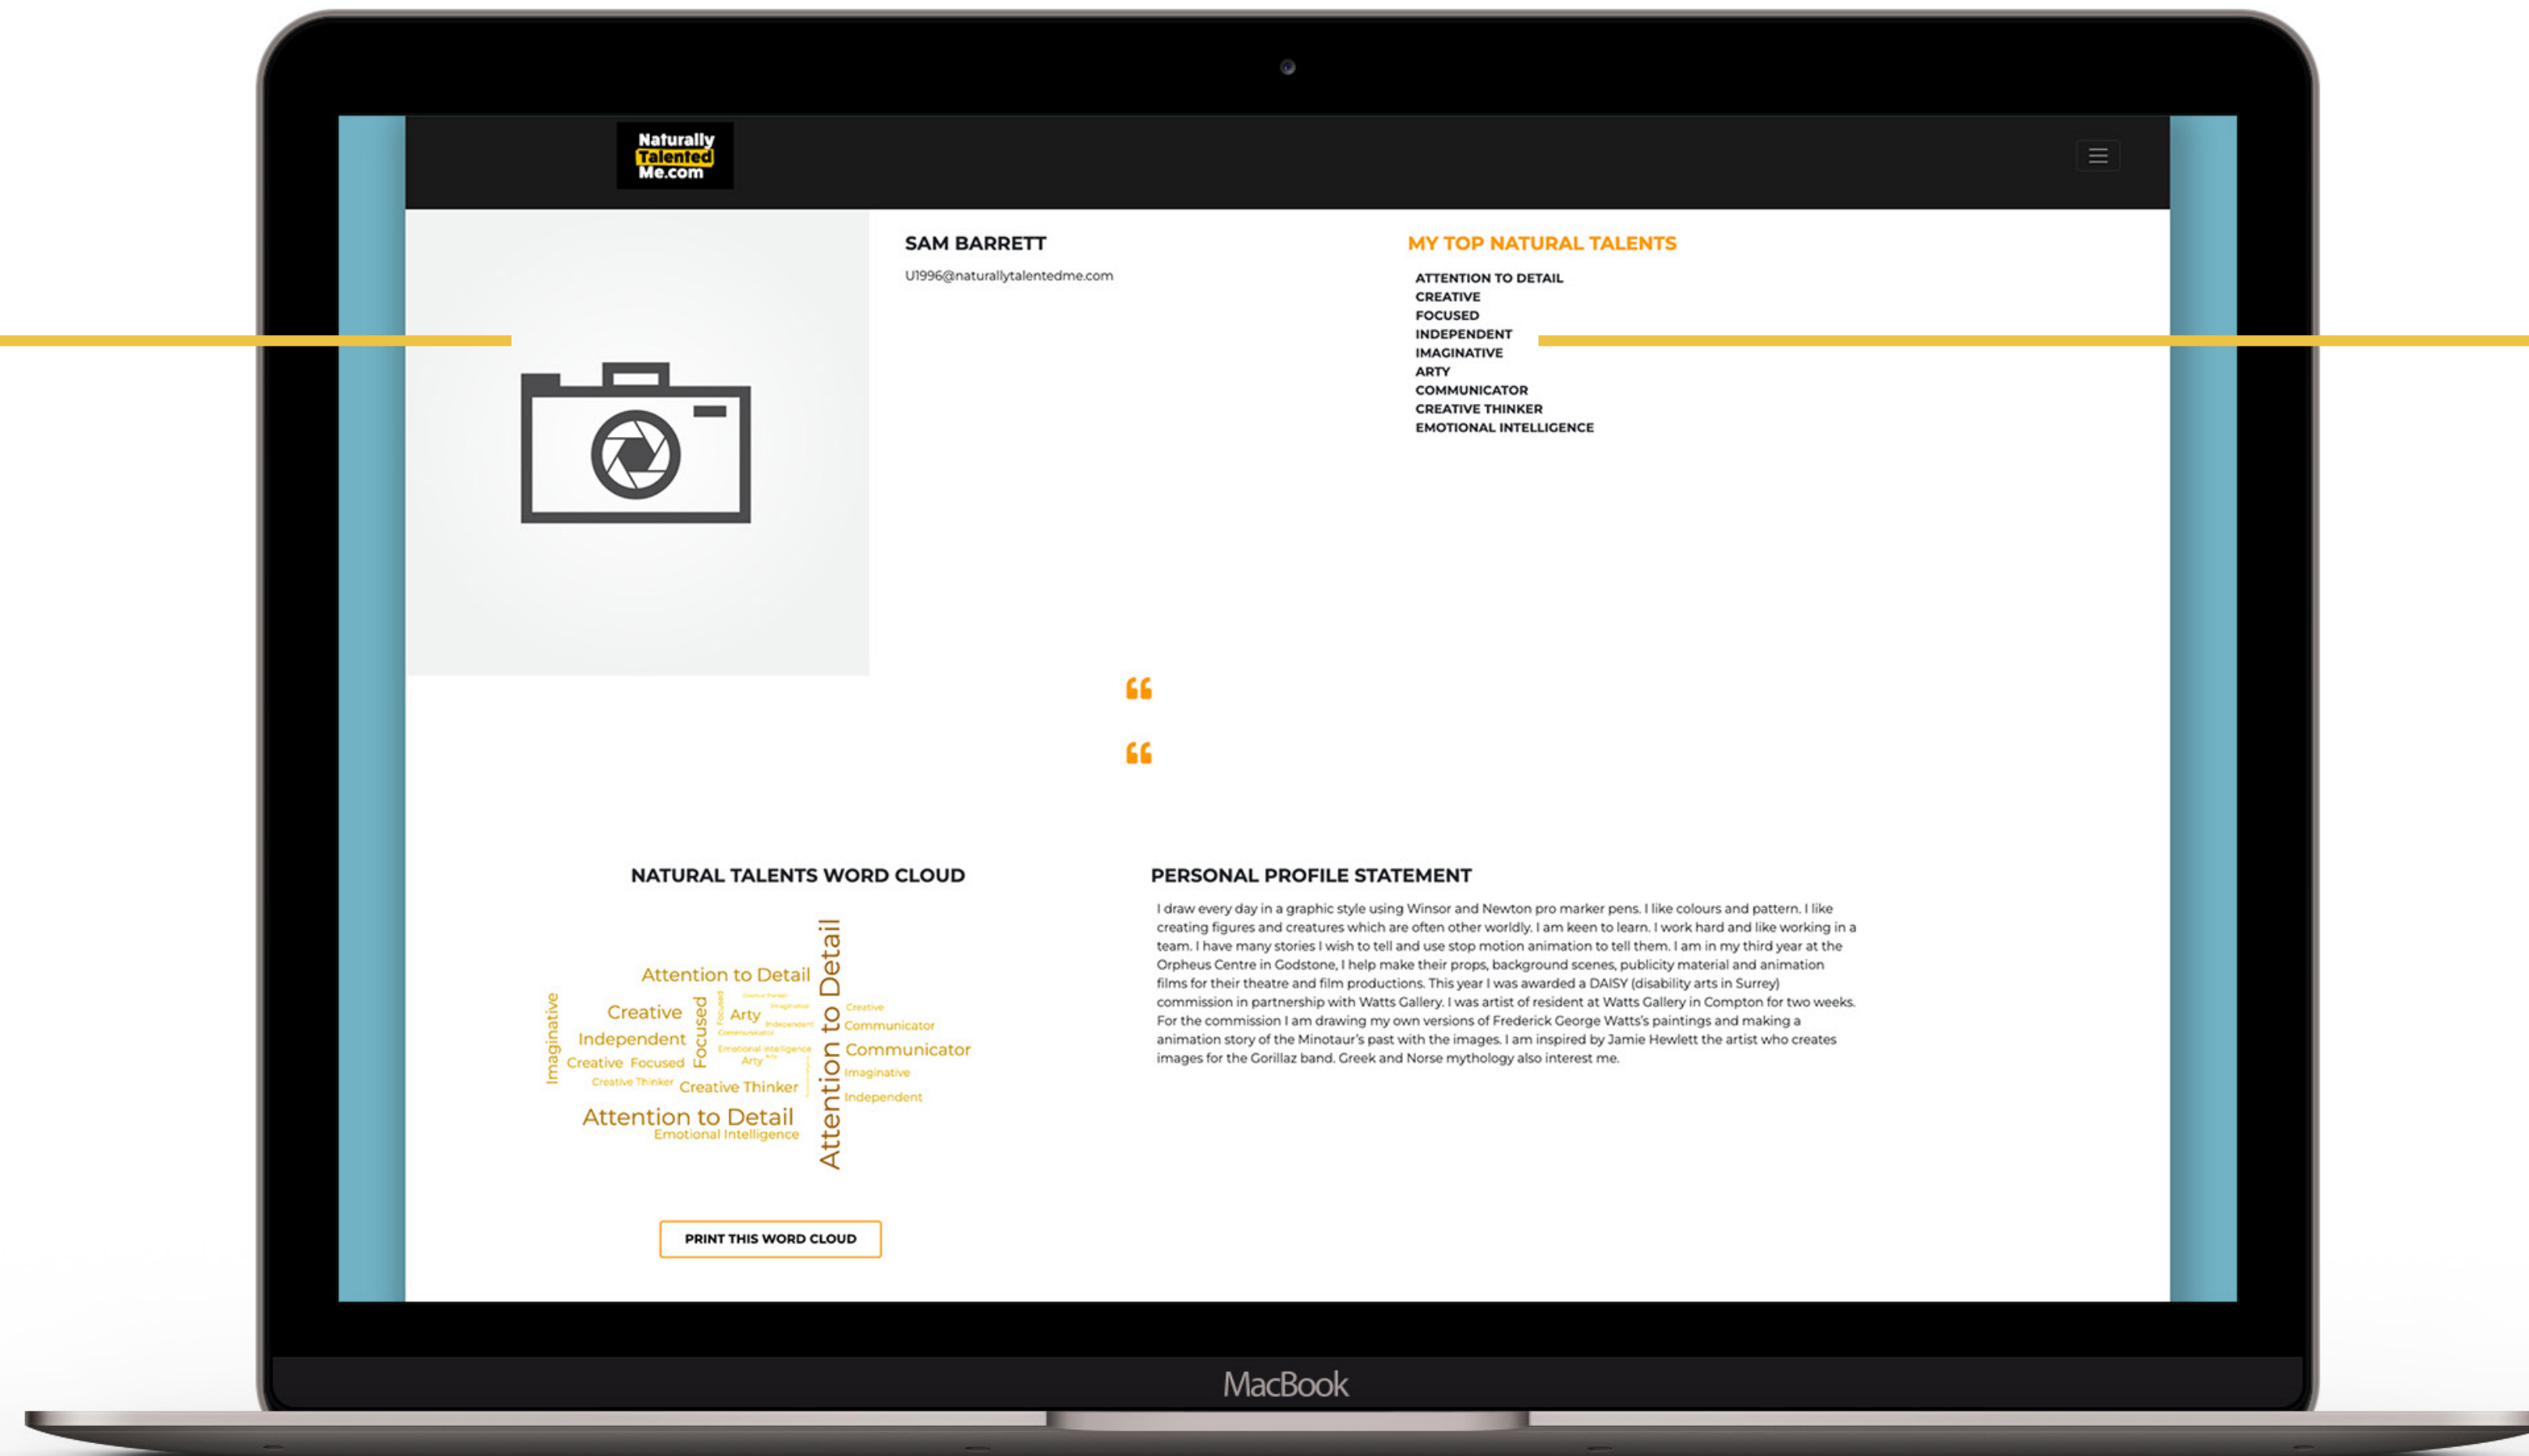

Removing labels to truly showcase potential no matter age, background or situation

We have removed Sam's full identity for this demonstration. NTM provide the facility to switch off personal data.

Talent such as Sam, find the current recruitment process difficult to engage with. Using NTM provides Sam with a SeeMe portfolio which showcases his abilities and potential, removing the current barriers in being seen and found, giving him a place to shine.